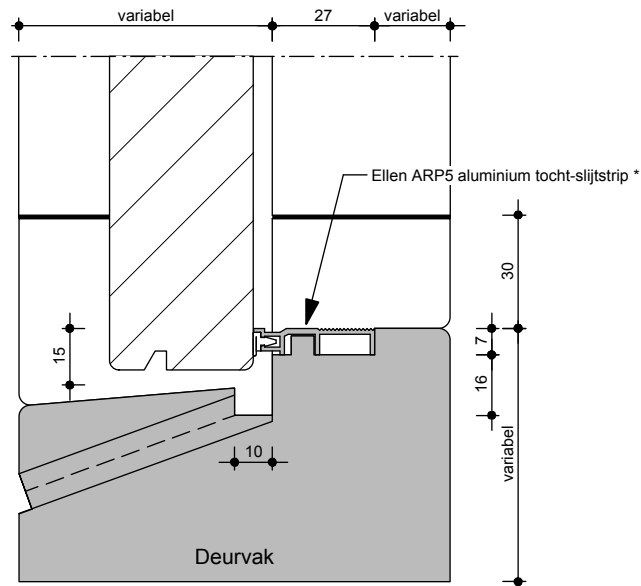

* ALUMINIUM ONDERDELEN WORDEN NIET
DOOR INNODEEN BV MEEGELEVERD -

SUBJECT DESCRIPTION:
DTS WISSELSPONNING - BU DEUR / BI BEGLAZING

PRODUCT NAME:
WISSELSPONNING

Product tolerances according to ISO 2768-m

VERSION NUMBER:
1.01

PAGE:
1 / 1

FORMAT:
A4

shared solutions

DRAWING:
K_WISSELSPONNING_BU-BI

SCALE:
N/A

DRAWN BY:
BE

Aalsvoort 5, 7241 MA LOCHEM
+31 (0) 573 - 438 428

INNODEEN.NL