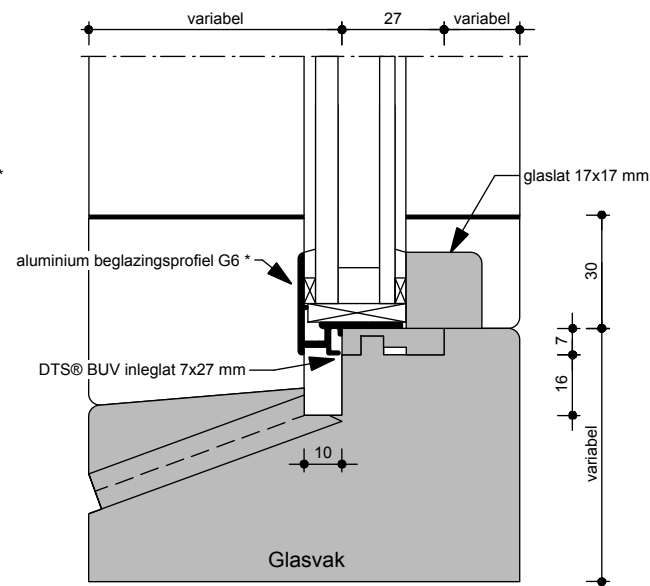

* ALUMINIUM ONDERDELEN WORDEN NIET
DOOR INNODEEN BV MEEGELEVERD -

SUBJECT DESCRIPTION:
DTS WISSELSPONNING - BU DEUR / BI BEGLAZING

PRODUCT NAME:
WISSELSPONNING

Product tolerances according to ISO 2768-m

VERSION NUMBER:
1.01

PAGE:
1 / 1

FORMAT:
A4

shared solutions

DRAWING:
K_WISSELSPONNING_BU-BI

SCALE:
N/A

DRAWN BY:
BE

Aalsvoort 5, 7241 MA LOCHEM
+31 (0) 573 - 438 428

INNODEEN.NL