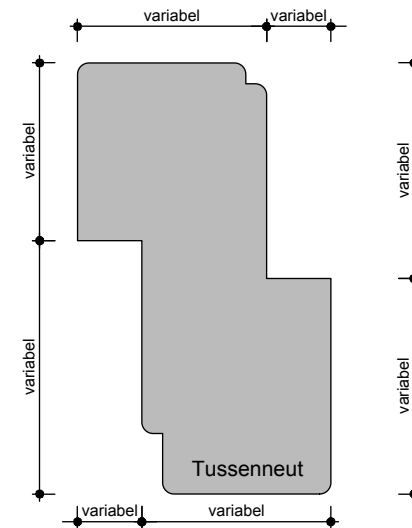

* ALUMINIUM ONDERDELEN WORDEN NIET
DOOR INNODEEN BV MEEGELEVERD -

SUBJECT DESCRIPTION:
DTS WISSELSPONNING - BU DEUR / BI BEGLAZING

PRODUCT NAME:
WISSELSPONNING

Product tolerances according to ISO 2768-m

VERSION NUMBER:
1.01

PAGE:
1 / 1

FORMAT:
A4

shared solutions

DRAWING:
K_WISSELSPONNING_BU-BI

SCALE:
N/A

DRAWN BY:
BE

Aalsvoort 5, 7241 MA LOCHEM
+31 (0) 573 - 438 428

INNODEEN.NL