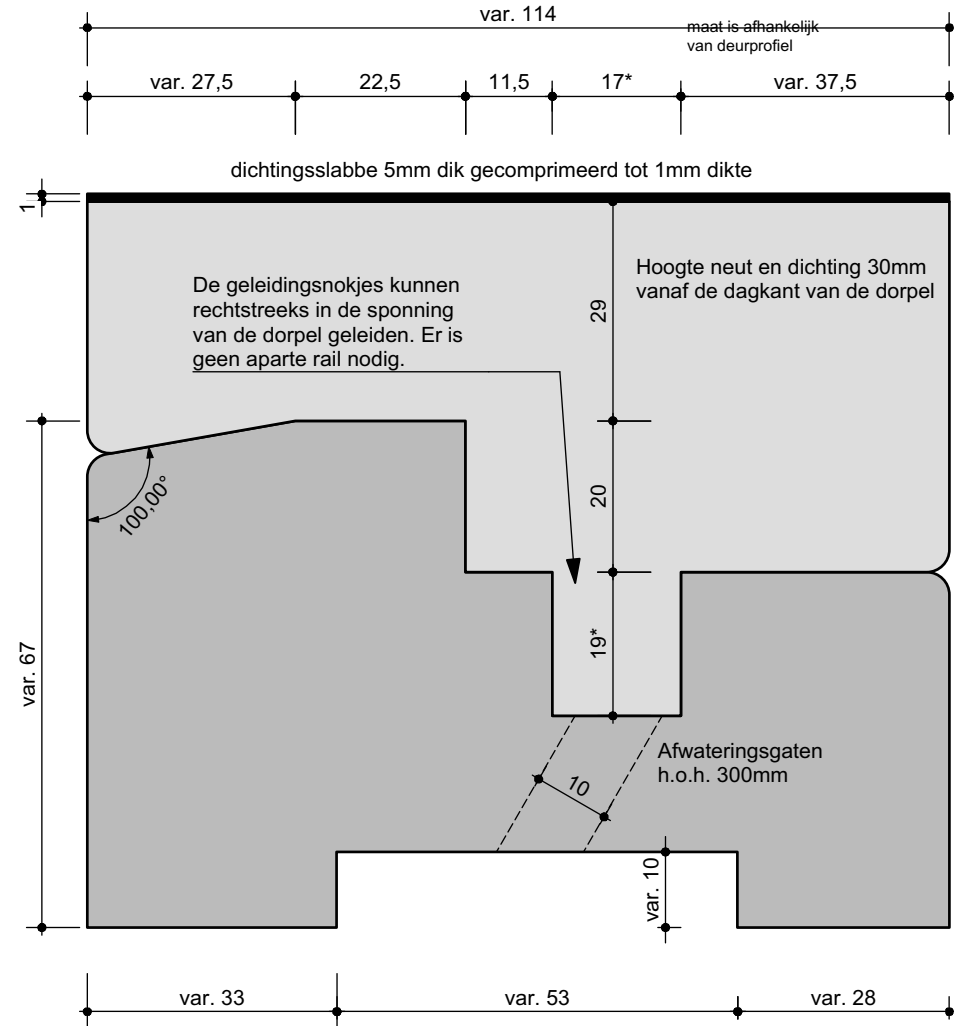

SUBJECT DESCRIPTION:

DTS HENDERSON - SECUREFOLD BINNENVOUWEND DEUR STOMP 56 MM

PRODUCT NAME:

DTS HENDERSON

Product tolerances according to ISO 2768-m

VERSION NUMBER:

1.02

PAGE:

1 / 3

FORMAT:

A4

shared solutions

DRAWING:

K_HENDERSON-I

SCALE:

N/A

DRAWN BY:

BE

Aalsvoort 5, 7241 MA LOCHEM

+31 (0) 573 - 438 428

INNODEEN.NL

SUBJECT DESCRIPTION:

**DTS HENDERSON - SECUREFOLD BINNENVOUWEND
DEUR KADER 56 MM**

PRODUCT NAME: