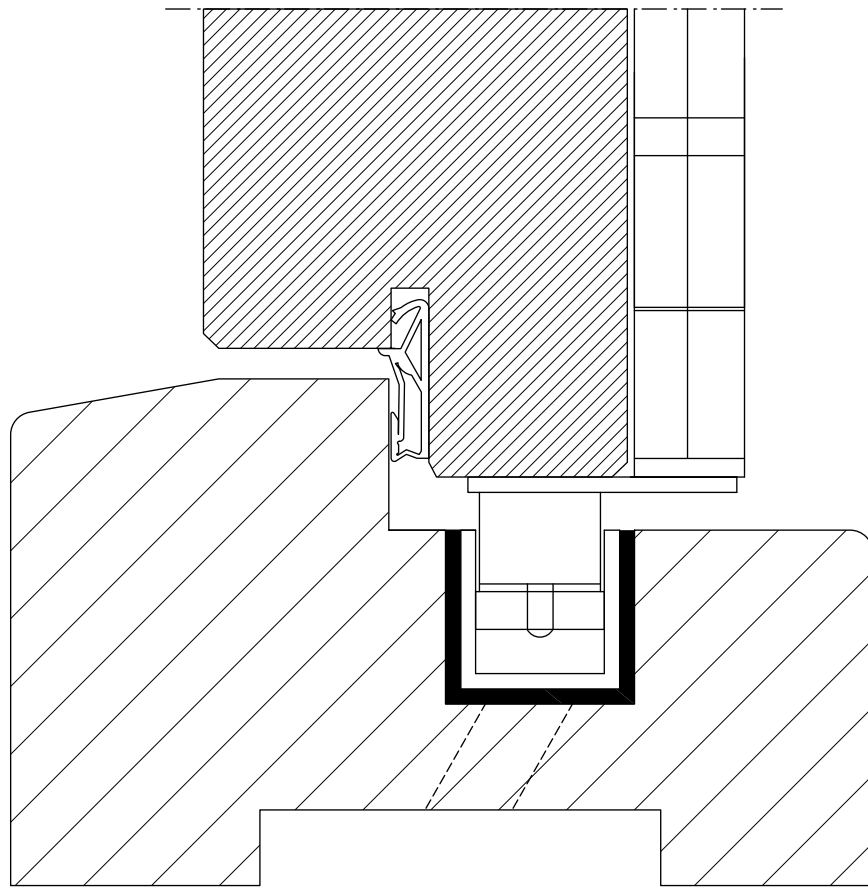

SUBJECT DESCRIPTION:

DTS HENDERSON - SECUREFOLD BINNENVOUWEND DEUR STOMP 56 MM

PRODUCT NAME:

DTS HENDERSON

Product tolerances according to ISO 2768-m

VERSION NUMBER:

1.02

PAGE:

1 / 3

FORMAT:

A4

shared solutions

DRAWING:

K_HENDERSON-I

SCALE:

N/A

DRAWN BY:

BE

Aalsvoort 5, 7241 MA LOCHEM

+31 (0) 573 - 438 428

INNODEEN.NL

SUBJECT DESCRIPTION:

**DTS HENDERSON - SECUREFOLD BINNENVOUWEND
DEUR KADER 56 MM**

PRODUCT NAME: