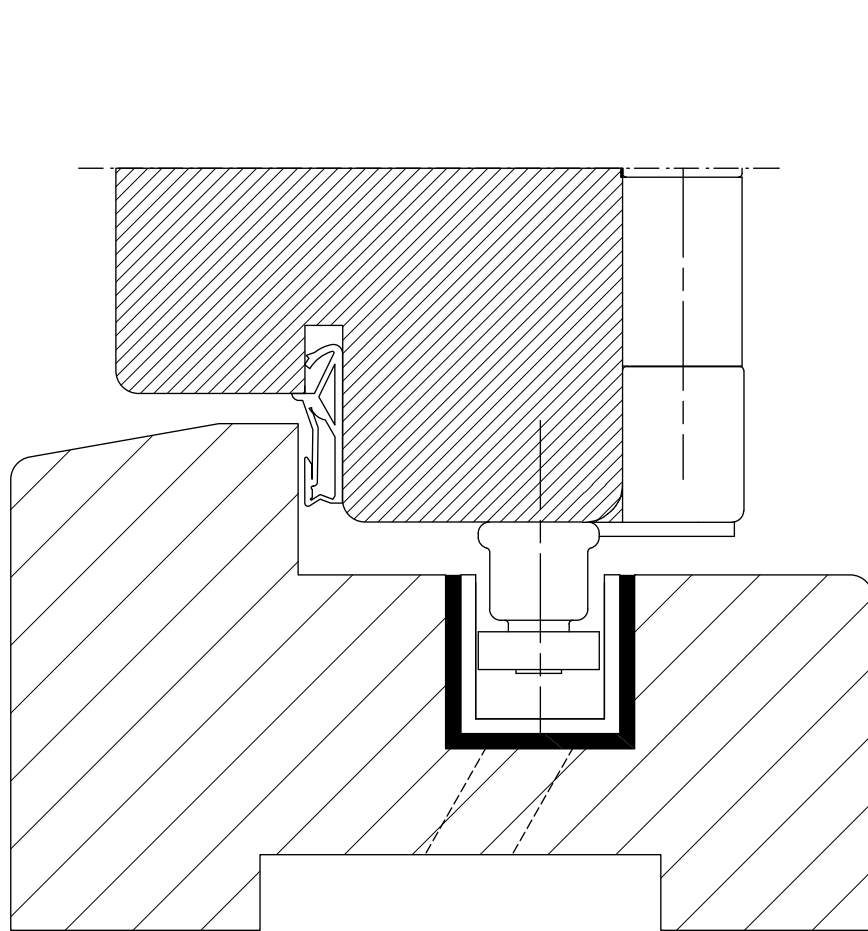

shared solutions

DRAWING:

K_HENDERSON-I

SCALE:

N/A

DRAWN BY:

BE

Aalsvoort 5, 7241 MA LOCHEM
+31 (0) 573 - 438 428

INNODEEN.NL

SUBJECT DESCRIPTION:

**DTS HENDERSON - SECUREFOLD BINNENVOUWEND
DEUR KADER 67 MM**

PRODUCT NAME:

DTS HENDERSON

Product tolerances according to ISO 2768-m

VERSION NUMBER:

1.02

PAGE:

3 / 3

FORMAT:

A4

shared solutions

DRAWING:

K_HENDERSON-I

SCALE: