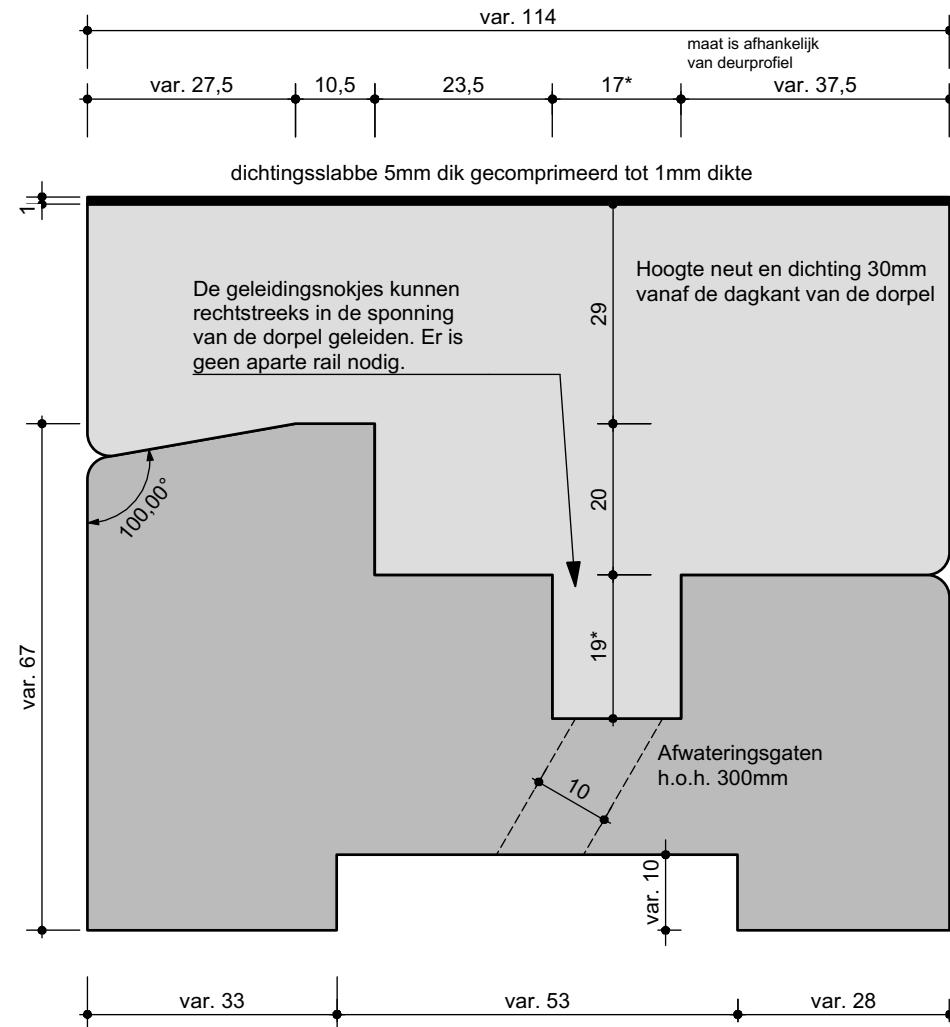

shared solutions

DRAWING:

K_HENDERSON-I

SCALE:

N/A

DRAWN BY:

BE

Aalsvoort 5, 7241 MA LOCHEM
+31 (0) 573 - 438 428

INNODEEN.NL

SUBJECT DESCRIPTION:

**DTS HENDERSON - SECUREFOLD BINNENVOUWEND
DEUR KADER 67 MM**

PRODUCT NAME:

DTS HENDERSON

Product tolerances according to ISO 2768-m

VERSION NUMBER:

1.02